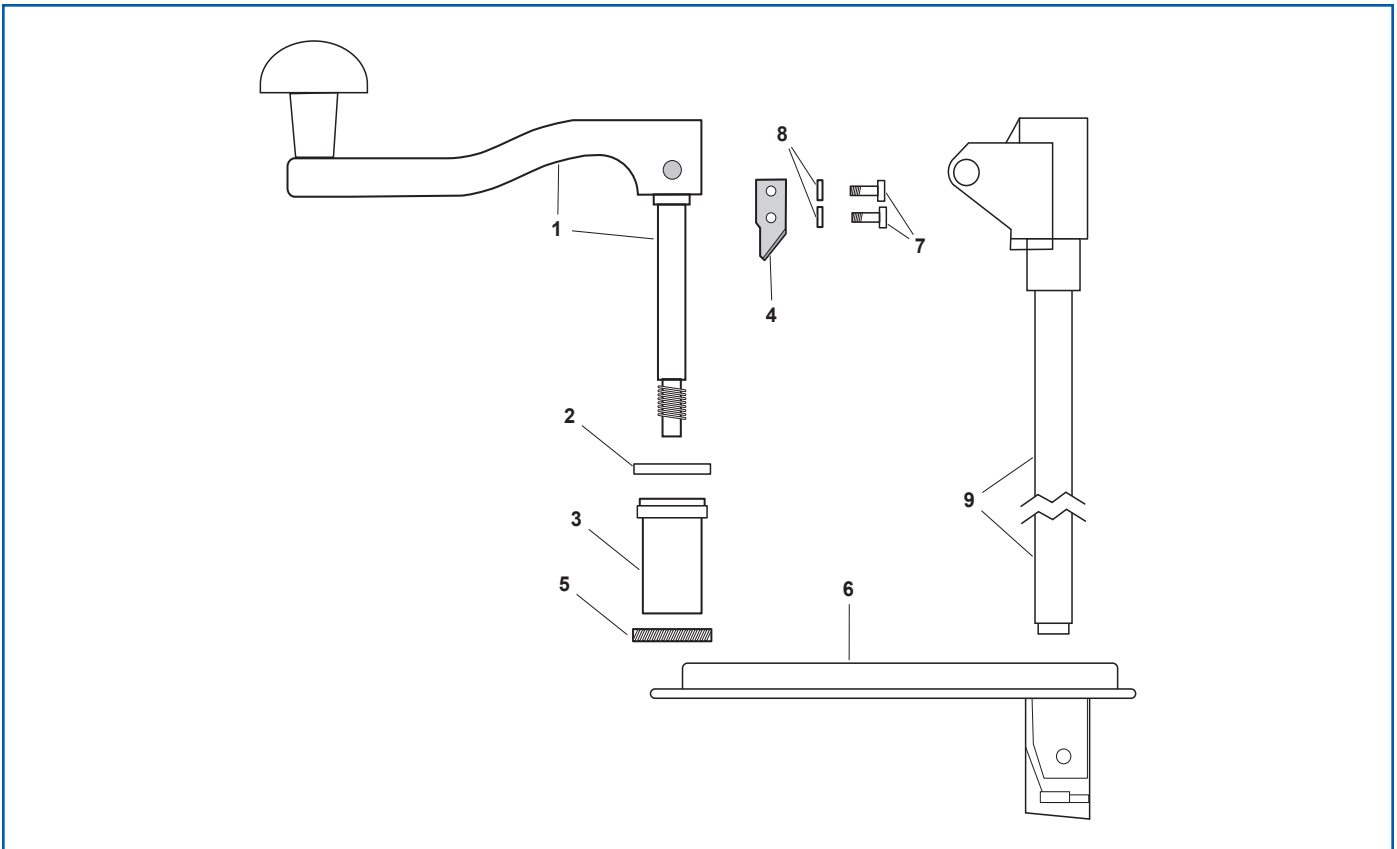

Operator's Manual

EaziClean® Can Opener Premium™ Can Opener

Product Number	Description
BCO-2000	EaziClean® 16" Bar Length, 1" Gear
BCO-3000	EaziClean® 25" Bar Length, 1" Gear
BCO-5000	EaziClean® 16" Bar Length, 1-1/2" Gear
BCO-6000	EaziClean® 25" Bar Length, 1-1/2" Gear
BCO-7000	EaziClean® 25" Bar Length, 1-1/2" Gear
BCO-1	Preimum™ 16" Bar Length, 1" Gear

SPARE PARTS LIST AND DIAGRAM - PREMIUM™

Callout	Part Number	Description
1	116	Handle Assembly (for BCO-1)
2	125	Collar Washer (for BCO-1)
3	122	Collar (for BCO-1)
4	BCO-11	Blade (for BCO-1)
5	BCO-12	1" Gear (for BCO-1)
6	BCO-3	Base (for BCO-1)
7	N/A	Screws
8	N/A	Washers
9	N/A	Bar